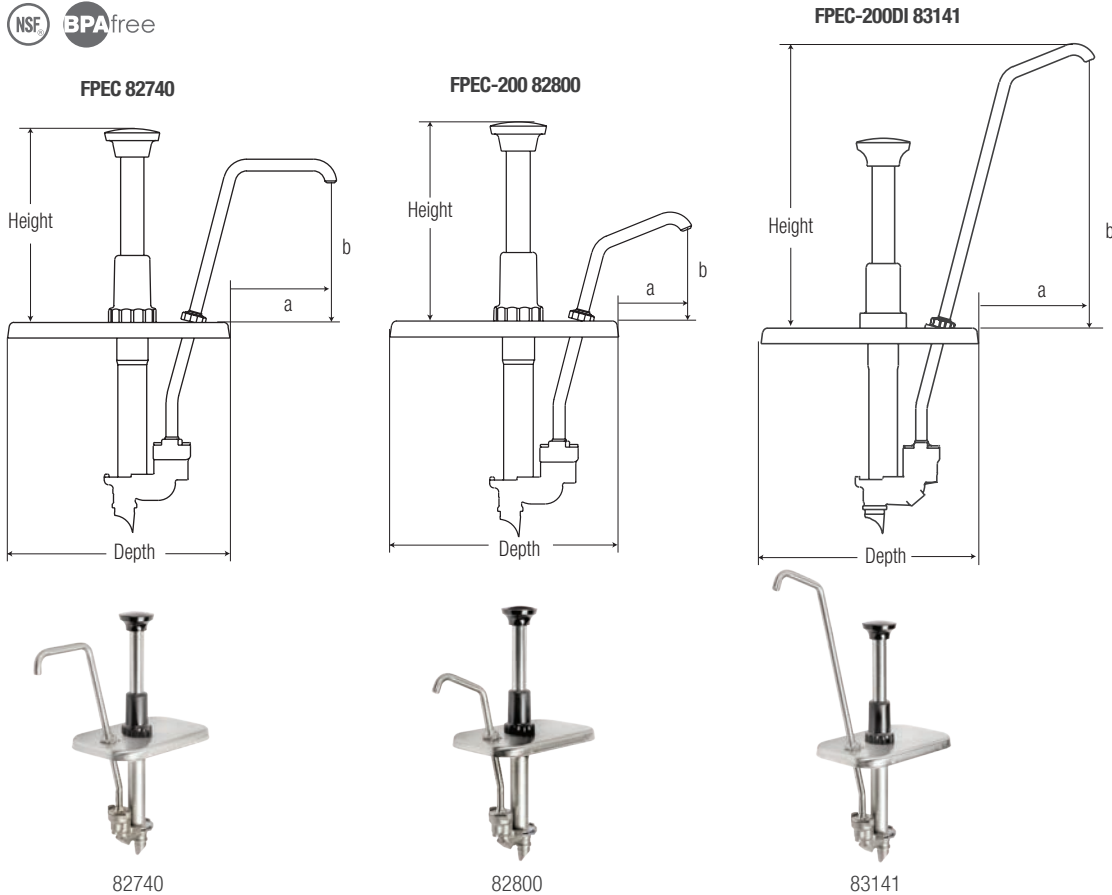

Get out all the good.

Pouch-Connect Fountain Jar Pumps

Reduce food and packaging waste by dispensing directly from a 48 oz pouch

Models include taller, angled discharge tube for drop-in slanted fountainette

- Serve from insulated or ambient topping stations
- [Visit our website](#) for available pouched product!

Purposefully made to last.

Pouch-Connect Fountain Jar Pumps

Models FPEC-200V, FPEC-200 & FPEC-200DI

DISPENSES	THIN fountain syrups • oils • hot sauce
	THICK ketchup • mustard • mayonnaise • bbq
	THICKER tartar sauce • crafted sauces
APP	AMBIENT
	COLD
	HOT

SPECIFIER STATEMENT

82740 | 82800 | 83141: Server Products Pouch-Connect Fountain Jar model pumps dispense directly from 48 oz (1.4 L) food manufacturer pouches with 16 mm center fitments. Each stainless steel pump is constructed with a cast valve body featuring captured balls to prevent loss and features a pouch-piercing connector tip. Pumps dispense a max portion of 1 ounce (30 mL) per stroke reduces in 1/8 ounce (3.7 mL) increments. Pump and lid fit standard, shallow fountain jars (not included). Pump knob can be colored and engraved to label contents; black is standard. Fountain jars and pouches sold separately. NSF listed. BPA Free.

order quantity	dispenses	model/item	application	pump & lid fit (jar not included)	full portion	dimensions H x W x D (above jar)	weight	dim a	dim b
		FPEC 82740				6 1/4" x 4 1/16" x 7 1/8" 15.9 x 10.3 x 18.1 cm		4 1/16" 10.3 cm	4 1/2" 11.4 cm
		FPEC-200 82800		standard, shallow fountain jar	1 oz 30 mL	6 1/4" x 3 13/16" x 7 1/8" 15.9 x 9.7 x 18.1 cm	3 lb 1.4 kg	2 1/4" 5.7 cm	2 1/2" 6.4 cm
		FPEC-200DI 83141				9 5/16" x 8 7/16" x 7 1/8" 23.7 x 21.4 x 18.1 cm		3 13/16" 9.7 cm	8 7/16" 21.4 cm