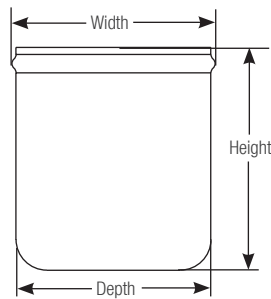

Stainless Steel Jar and Lid

Pump/Dispenser Accessories

order quantity	item	description	dim (HxWxD)	weight
<input type="checkbox"/>	94009	3 qt (2.8 L) stainless steel jar	5 15/16" x 6 13/16" x 6 13/16" 15 x 15.7 x 15.7 cm	2 lb .9 kg
<input type="checkbox"/>	94008	ABS plastic, dishwasher safe storage lid	N/A	1 lb .5 kg

Keep unsightly rust marks and wet food labels from your water vessel; use a stainless steel jar instead of a #10 food can!

COMMONLY USED WITH...

model	description	global availability
Twin FS	Twin hot topping warmer with (2) lids/ladles	Yes
Twin FSP	Twin hot topping warmer with (2) pumps	Yes
Twin FS/FSP	Twin hot topping warmer with (1) pump, (1) lid/ladle	Yes
SP or CP-10	Food container pump with round lid	Yes
FSP	Hot topping server with pump	Yes
FSPW	Hot topping merchandiser with pump	Yes