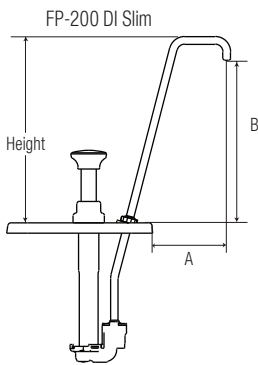

Purposefully made to last.

Stainless Steel Slim Fountain Jar Pumps—1 1/2 qt Models CP-200 Slim, FP-200V Slim, TP-200V Slim, FP-200 Slim & FP-200 DI Slim

SPECIFIER STATEMENT

85330 | 85310 | 86770 | 85350 | 83363 | 83365: Server Products stainless steel pumps for 1 1/2 qt (1.4L) slim fountain jars dispense thin, thick, or thicker craft sauces from a countertop station or slanted fountainette. 1 oz (30 mL) maximum portion can reduce in 1/8 oz (3.7 mL) increments. 83363 and 83365 pumps dispense a fixed 1/2 oz (15 mL) portion. NSF listed, clean-in-place certified and BPA Free. Two-year warranty. Ships FOB Richfield, WI 53076.

CP-200 Slim, FP-200V Slim, TP-200V Slim & FP-200 Slim