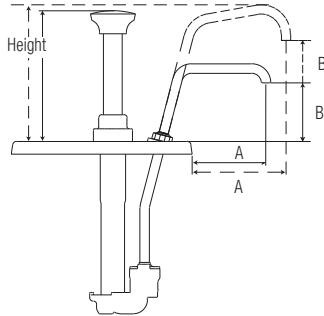

Purposefully made to last.

Stainless Steel Slim Fountain Jar Pumps—1 1/2 qt Models CP-200 Slim, FP-200V Slim, TP-200V Slim, FP-200 Slim & FP-200 DI Slim

SPECIFIER STATEMENT

85330 | 85310 | 86770 | 85350 | 83363 | 83365: Server Products stainless steel pumps for 1 1/2 qt (1.4L) slim fountain jars dispense thin, thick, or thicker craft sauces from a countertop station or slanted fountainette. 1 oz (30 mL) maximum portion can reduce in 1/8 oz (3.7 mL) increments. 83363 and 83365 pumps dispense a fixed 1/2 oz (15 mL) portion. NSF listed, clean-in-place certified and BPA Free. Two-year warranty. Ships FOB Richfield, WI 53076.

CP-200 Slim, FP-200V Slim, TP-200V Slim & FP-200 Slim