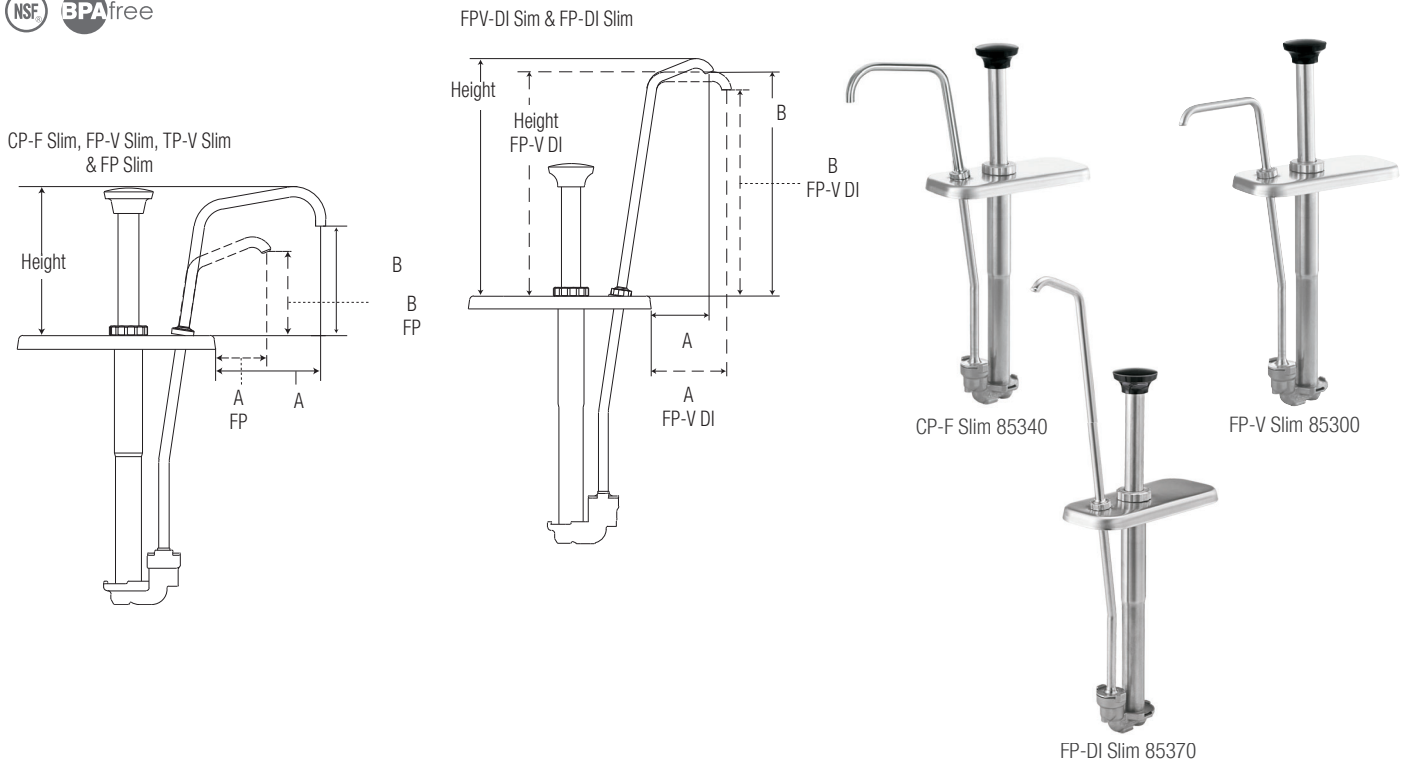

Get out all the good.

Stainless Steel Slim Fountain Jar Pumps—2 qt Models CP-F Slim, FP-V Slim, TP-V Slim, FPV-DI Slim, FP Slim & FP-DI Slim

SPECIFIER STATEMENT

85340 | 85300 | 86780 | 85380 | 85360 | 85370: Server Products stainless steel pumps for 2 qt (1.9 L) fountain jars dispense thin, thick, or thicker craft sauces from a countertop station or slanted fountainette. 1 1/4 oz (37 mL) maximum portion can reduce in 1/8 oz (3.7 mL) increments. NSF listed, clean-in-place certified and BPA Free. Two-year warranty. Ships FOB Richfield, WI 53076.

DISPENSES	THIN fountain syrups • oils • hot sauce
	THICK ketchup • mustard • mayonnaise • bbq
	THICKER tartar sauce • crafted sauces
APP	AMBIENT
	COLD
	HOT

order quantity	dispenses	model/item	application	lid only	pump & lid fit	full portion	dim above jar (H x W x D)	weight	dim a	dim b
☐		CP-F Slim 85340		83195	2 qt fountain jar, deep (1.9L)	1 1/4 oz 37 mL	5 1/8" x 3 1/16" x 7 1/8" 13 x 7.8 x 18.1 cm	3 lb 1.4 kg	3 7/8" 9.8 cm	4 1/16" 10.3 cm
☐		FP-V Slim 85300		83187	2 qt fountain jar, deep (1.9L) (use DI model for drop-in)	1 1/4 oz 37 mL	5 1/8" x 3 1/16" x 7 1/8" 13 x 7.8 x 18.1 cm	3 lb 1.4 kg	2 7/8"	2 9/16"
☐		NEW TP-V Slim 86780		85457					7.3 cm	6.5 cm
☐		FPV-DI Slim 85380		83194			9 1/4" x 3 1/16" x 7 1/8" 23.5 x 7.8 x 18.1 cm		3" 7.6 cm	8 1/2" 21.6 cm
☐		FP Slim 85360		83191	2 qt jar, deep (slanted) (1.9L) (use DI model for drop-in)	1 1/4 oz 37 mL	5 1/8" x 3 1/16" x 7 1/8" 13 x 7.8 x 18.1 cm	3 lb 1.4 kg	1 7/8" 4.8 cm	3" 7.6 cm
☐		FP-DI Slim 85370		83193			9 5/16" x 3 1/16" x 7 1/8" 23.7 x 7.8 x 18.1 cm		2 1/4" 5.7 cm	8 3/4" 22.2 cm

Dispensers above fit a slim fountain jar, sold separately; available in white, black and orange (featured on p 4).