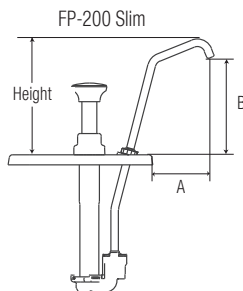

Purposefully made to last.

Stainless Steel Slim Fountain Jar Pumps—1 1/2 qt Models CP-200 Slim, FP-200V Slim, TP-200V Slim, FP-200 Slim & FP-200 DI Slim

SPECIFIER STATEMENT

85330 | 85310 | 86770 | 85350 | 83363 | 83365: Server Products stainless steel pumps for 1 1/2 qt (1.4L) slim fountain jars dispense thin, thick, or thicker craft sauces from a countertop station or slanted fountainette. 1 oz (30 mL) maximum portion can reduce in 1/8 oz (3.7 mL) increments. 83363 and 83365 pumps dispense a fixed 1/2 oz (15 mL) portion. NSF listed, clean-in-place certified and BPA Free. Two-year warranty. Ships FOB Richfield, WI 53076.

CP-200 Slim, FP-200V Slim, TP-200V Slim & FP-200 Slim