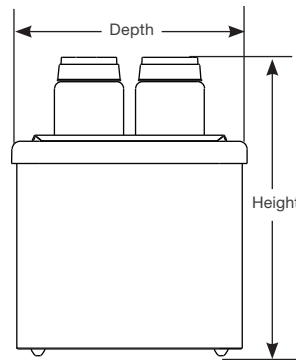

SBH-8 combo FIFO 87360

FIFO™ BOTTLE COMBOS