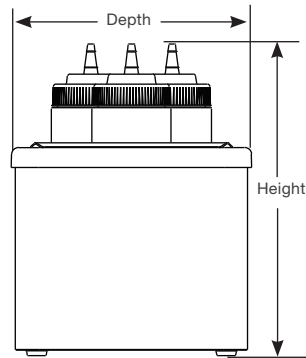

SBH-8 combo 87340

ALTERNATIVE WAYS TO HOUSE YOUR MAIN SQUEEZE.

COUNTERTOP SQUEEZE BOTTLE HOLDER COMBOS

Combo Models SBH-3, SBH-8, SBH-4 FIFO, SBH-8 FIFO

Specifier Statement

Combo includes Server Products Model SBH squeeze bottle holder and corresponding number of BPA Free 16 oz (.47 L), TableCraft® or FIFO™ squeeze bottles. Insulated countertop units are constructed of stainless steel with brushed finish, fit a stainless steel squeeze bottle holder the size of a 1/6 or 1/3-sized pan, and include (2) or (4), Universal Ice Packs depending on base size. NSF listed. BPA Free. Two-year warranty. Ships FOB Richfield, WI 53076.

Squeeze Bottle Combo Product Codes

- ☐ (3) TableCraft® Bottle Combo   SBH-3 67870
- ☐ (8) TableCraft® Bottle Combo   SBH-8 87340
- ☐ (4) FIFO™ Bottle Combo   SBH-4 67830
- ☐ (8) FIFO™ Bottle Combo   SBH-8 87360

Specifications

Part Number	Bottle Capacity	Dimensions (height x width x depth)	Weight
67870	(3) TableCraft®	11 5/8" x 7 3/4" x 8 3/8" 29.5 x 19.7 x 21.3 cm	6.1 lb 2.8 kg
87340	(8) TableCraft®	11 13/16" x 14 1/8" x 8 3/8" 30 x 35.9 x 21.3 cm	9.7 lb 4.4 kg
67830	(4) FIFO™	10 9/16" x 7 3/4" x 8 3/8" 26.8 x 19.7 x 21.3 cm	6.6 lb 3.0 kg
87360	(8) FIFO™	11" x 14 1/8" x 8 3/8" 27.9 x 35.9 x 21.3 cm	10 lb 4.5 kg

Accessory Items

- ☐ 16 oz FIFO™ Bottle   86989
- ☐ 16 oz TableCraft® Bottle   86818
- ☐ Universal Ice Pack   100515

TABLECRAFT® BOTTLE COMBOS