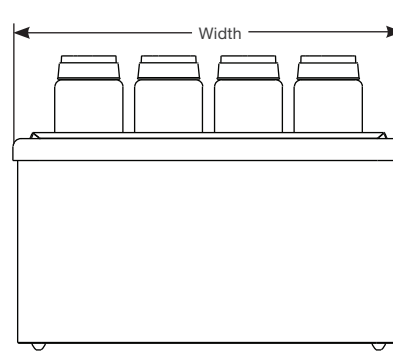

Part Number	Bottle Capacity	Dimensions (height x width x depth)	Weight
67870	(3) TableCraft®	11 5/8" x 7 3/4" x 8 3/8" 29.5 x 19.7 x 21.3 cm	4 lb 1.8 kg
87340	(8) TableCraft®	11 13/16" x 14 1/8" x 8 3/8" 30 x 35.9 x 21.3 cm	13 lb 5.9 kg
67830	(4) FIFO™	10 9/16" x 7 3/4" x 8 3/8" 26.8 x 19.7 x 21.3 cm	4 lb 1.8 kg
87360	(8) FIFO™	11" x 14 1/8" x 8 3/8" 27.9 x 35.9 x 21.3 cm	13 lb 5.9 kg

Accessory Items

- 16 oz FIFO™ Bottle 86989
- 16 oz TableCraft® Bottle 86818
- Eutectic Ice Pack 94013

TABLECRAFT® BOTTLE COMBOS

FIFO™ BOTTLE COMBOS

SBH-8 combo 87340

SBH-3 Combo 67870

SBH-8 combo FIFO 87360