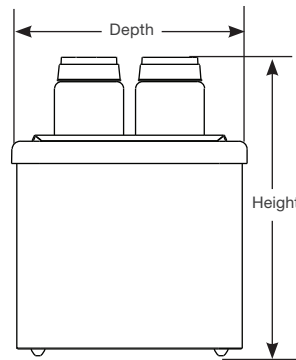

Part Number	Bottle Capacity	Dimensions (height x width x depth)	Weight
67870	(3) TableCraft®	11 5/8" x 7 3/4" x 8 3/8" 29.5 x 19.7 x 21.3 cm	4 lb 1.8 kg
87340	(8) TableCraft®	11 13/16" x 14 1/8" x 8 3/8" 30 x 35.9 x 21.3 cm	13 lb 5.9 kg
67830	(4) FIFO™	10 9/16" x 7 3/4" x 8 3/8" 26.8 x 19.7 x 21.3 cm	4 lb 1.8 kg
87360	(8) FIFO™	11" x 14 1/8" x 8 3/8" 27.9 x 35.9 x 21.3 cm	13 lb 5.9 kg

Accessory Items

- 16 oz FIFO™ Bottle 86989
- 16 oz TableCraft® Bottle 86818
- Eutectic Ice Pack 94013

TABLECRAFT® BOTTLE COMBOS

FIFO™ BOTTLE COMBOS

SBH-8 combo 87340

SBH-3 Combo 67870

SBH-8 combo FIFO 87360