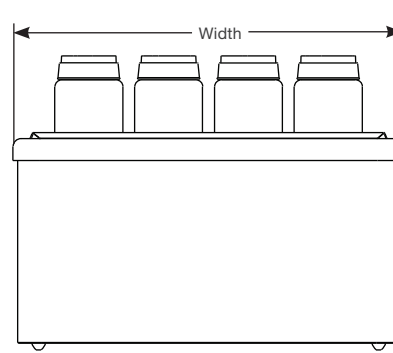

### Specifications

Part Number	Bottle Capacity	Dimensions (height x width x depth)	Weight
67870	(3) TableCraft®	11 5/8" x 7 3/4" x 8 3/8" 29.5 x 19.7 x 21.3 cm	6.1 lb 2.8 kg
87340	(8) TableCraft®	11 13/16" x 14 1/8" x 8 3/8" 30 x 35.9 x 21.3 cm	9.7 lb 4.4 kg
67830	(4) FIFO™	10 9/16" x 7 3/4" x 8 3/8" 26.8 x 19.7 x 21.3 cm	6.6 lb 3.0 kg
87360	(8) FIFO™	11" x 14 1/8" x 8 3/8" 27.9 x 35.9 x 21.3 cm	10 lb 4.5 kg

### FIFO™ BOTTLE COMBOS

SBH-8 combo 87340

SBH-3 Combo 67870

SBH-8 combo FIFO 87360

SBH-4 combo FIFO 67830

Server Products, Inc. | 800.558.8722 | Intl: 262.628.5600  
 3601 Pleasant Hill Drive | Richfield WI 53076  
 spsales@server-products.com | server-products.com