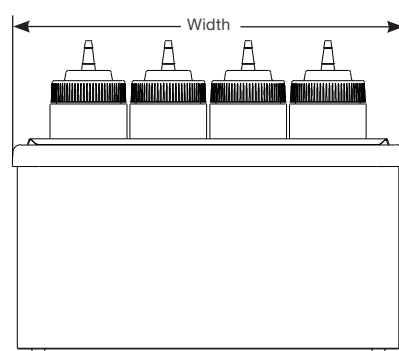

Part Number	Bottle Capacity	Dimensions (height x width x depth)	Weight
67870	(3) TableCraft®	11 5/8" x 7 3/4" x 8 3/8" 29.5 x 19.7 x 21.3 cm	4 lb 1.8 kg
87340	(8) TableCraft®	11 13/16" x 14 1/8" x 8 3/8" 30 x 35.9 x 21.3 cm	13 lb 5.9 kg
67830	(4) FIFO™	10 9/16" x 7 3/4" x 8 3/8" 26.8 x 19.7 x 21.3 cm	4 lb 1.8 kg
87360	(8) FIFO™	11" x 14 1/8" x 8 3/8" 27.9 x 35.9 x 21.3 cm	13 lb 5.9 kg

Accessory Items

- 16 oz FIFO™ Bottle 86989
- 16 oz TableCraft® Bottle 86818
- Eutectic Ice Pack 94013

TABLECRAFT® BOTTLE COMBOS

FIFO™ BOTTLE COMBOS

SBH-8 combo 87340

SBH-3 Combo 67870

SBH-8 combo FIFO 87360

SBH-4 combo FIFO 67830

Server Products, Inc. | 800.558.8722 | Intl: 262.628.5600
 3601 Pleasant Hill Drive | Richfield WI 53076
 spsales@server-products.com | server-products.com

TableCraft® & FIFO™ are property of their respective owners.
 Server Products, Inc. reserves the right to modify specifications without obligation.
 Printed in USA | © Server Products, Inc 02.2019 | S 02121