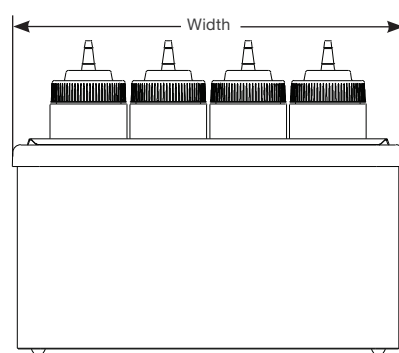

ALTERNATIVE WAYS TO HOUSE YOUR MAIN SQUEEZE.

COUNTERTOP SQUEEZE BOTTLE HOLDER COMBOS

Combo Models SBH-3, SBH-8, SBH-4 FIFO, SBH-8 FIFO

Specifier Statement

Combo includes Server Products Model SBH squeeze bottle holder and corresponding number of BPA Free 16 oz (.47 L), TableCraft® or FIFO™ squeeze bottles. Insulated countertop units are constructed of stainless steel with brushed finish, fit a stainless steel squeeze bottle holder the size of a 1/6 or 1/3-sized pan, and include (2) or (4), Universal Ice Packs depending on base size. NSF listed. BPA Free. Two-year warranty. Ships FOB Richfield, WI 53076.

Squeeze Bottle Combo Product Codes

- ☐ (3) TableCraft® Bottle Combo   SBH-3 67870
- ☐ (8) TableCraft® Bottle Combo   SBH-8 87340
- ☐ (4) FIFO™ Bottle Combo   SBH-4 67830
- ☐ (8) FIFO™ Bottle Combo   SBH-8 87360

Specifications

Part Number	Bottle Capacity	Dimensions (height x width x depth)	Weight
67870	(3) TableCraft®	11 5/8" x 7 3/4" x 8 3/8" 29.5 x 19.7 x 21.3 cm	6.1 lb 2.8 kg
87340	(8) TableCraft®	11 13/16" x 14 1/8" x 8 3/8" 30 x 35.9 x 21.3 cm	9.7 lb 4.4 kg
67830	(4) FIFO™	10 9/16" x 7 3/4" x 8 3/8" 26.8 x 19.7 x 21.3 cm	6.6 lb 3.0 kg
87360	(8) FIFO™	11" x 14 1/8" x 8 3/8" 27.9 x 35.9 x 21.3 cm	10 lb 4.5 kg

Accessory Items

- ☐ 16 oz FIFO™ Bottle   86989
- ☐ 16 oz TableCraft® Bottle   86818
- ☐ Universal Ice Pack   100515

TABLECRAFT® BOTTLE COMBOS

FIFO™ BOTTLE COMBOS

Server Products, Inc. | 800.558.8722 | Intl: 262.628.5600
3601 Pleasant Hill Drive | Richfield WI 53076
spsales@server-products.com | server-products.com

TableCraft® & FIFO™ are property of their respective owners.
Server Products, Inc. reserves the right to modify specifications without obligation.
Printed in USA | © Server Products, Inc 08.2021 | S 02121