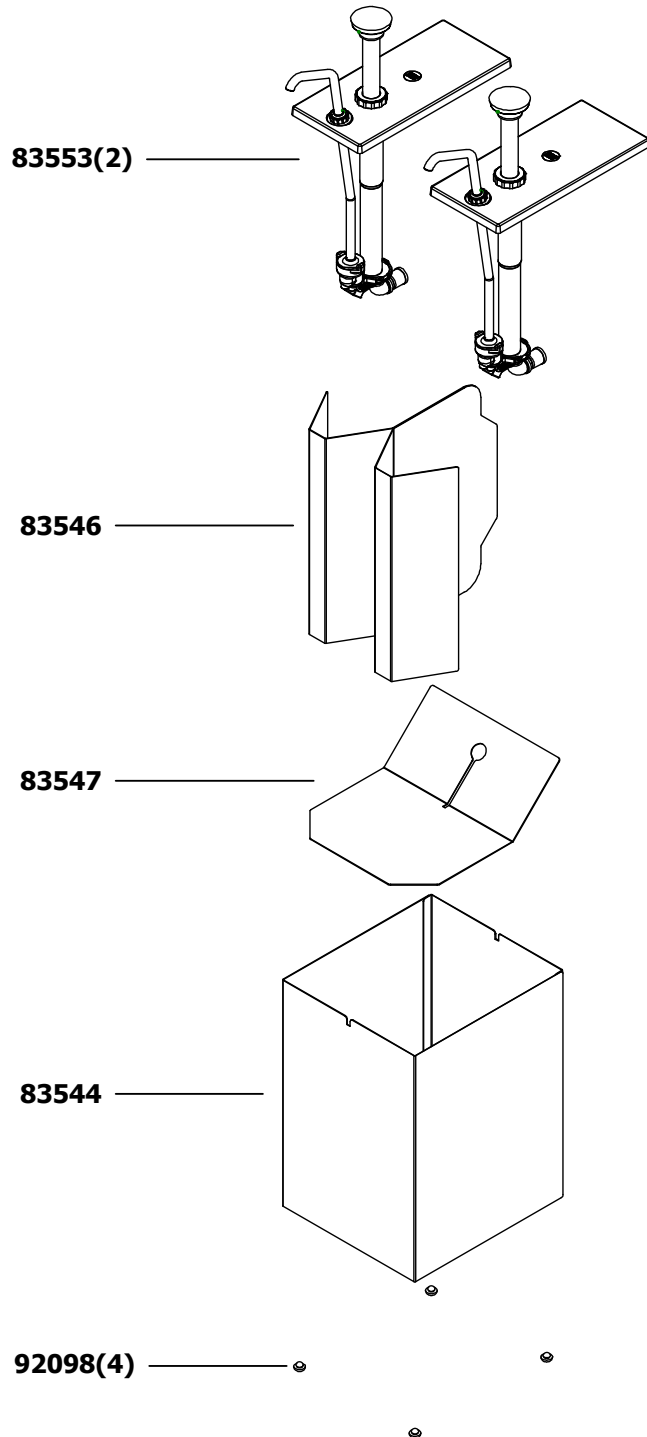

Model Name

FOUNTAIN EXPRESS TWIN, 96 OZ

Model Number

83541

Series
 11A

Dwg. Date
 05/20/14

**FOUNTAIN EXPRESS TWIN,
 96 OZ
 83541**

PART	QTY	DESCRIPTION
83546	1	DIVIDER
83544	1	SHROUD ASSEMBLY
83547	1	RAMP
83553	2	FOUNTAIN PUMP FP, CUL
92098	4	FOOT, RUBBER, BUTTON